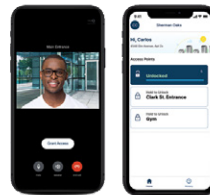

Modernize Your Access Control Trade Up or Flip and SAVE

LiftMaster

POWERED BY myQ

**30%
OFF**

CAPXLV

CAPXM

CAPXS

Always know exactly who is entering, and remotely manage community access with a unified solution that provides convenience and peace of mind for residents and property managers.

Residents verify who is at an entrance before granting access.

FEATURES

- Integrated Wide-Angle Camera
- Cloud-Based Security
- Intuitive High-Definition Display
- Robust Diagnostic Capabilities
- myQ Community App